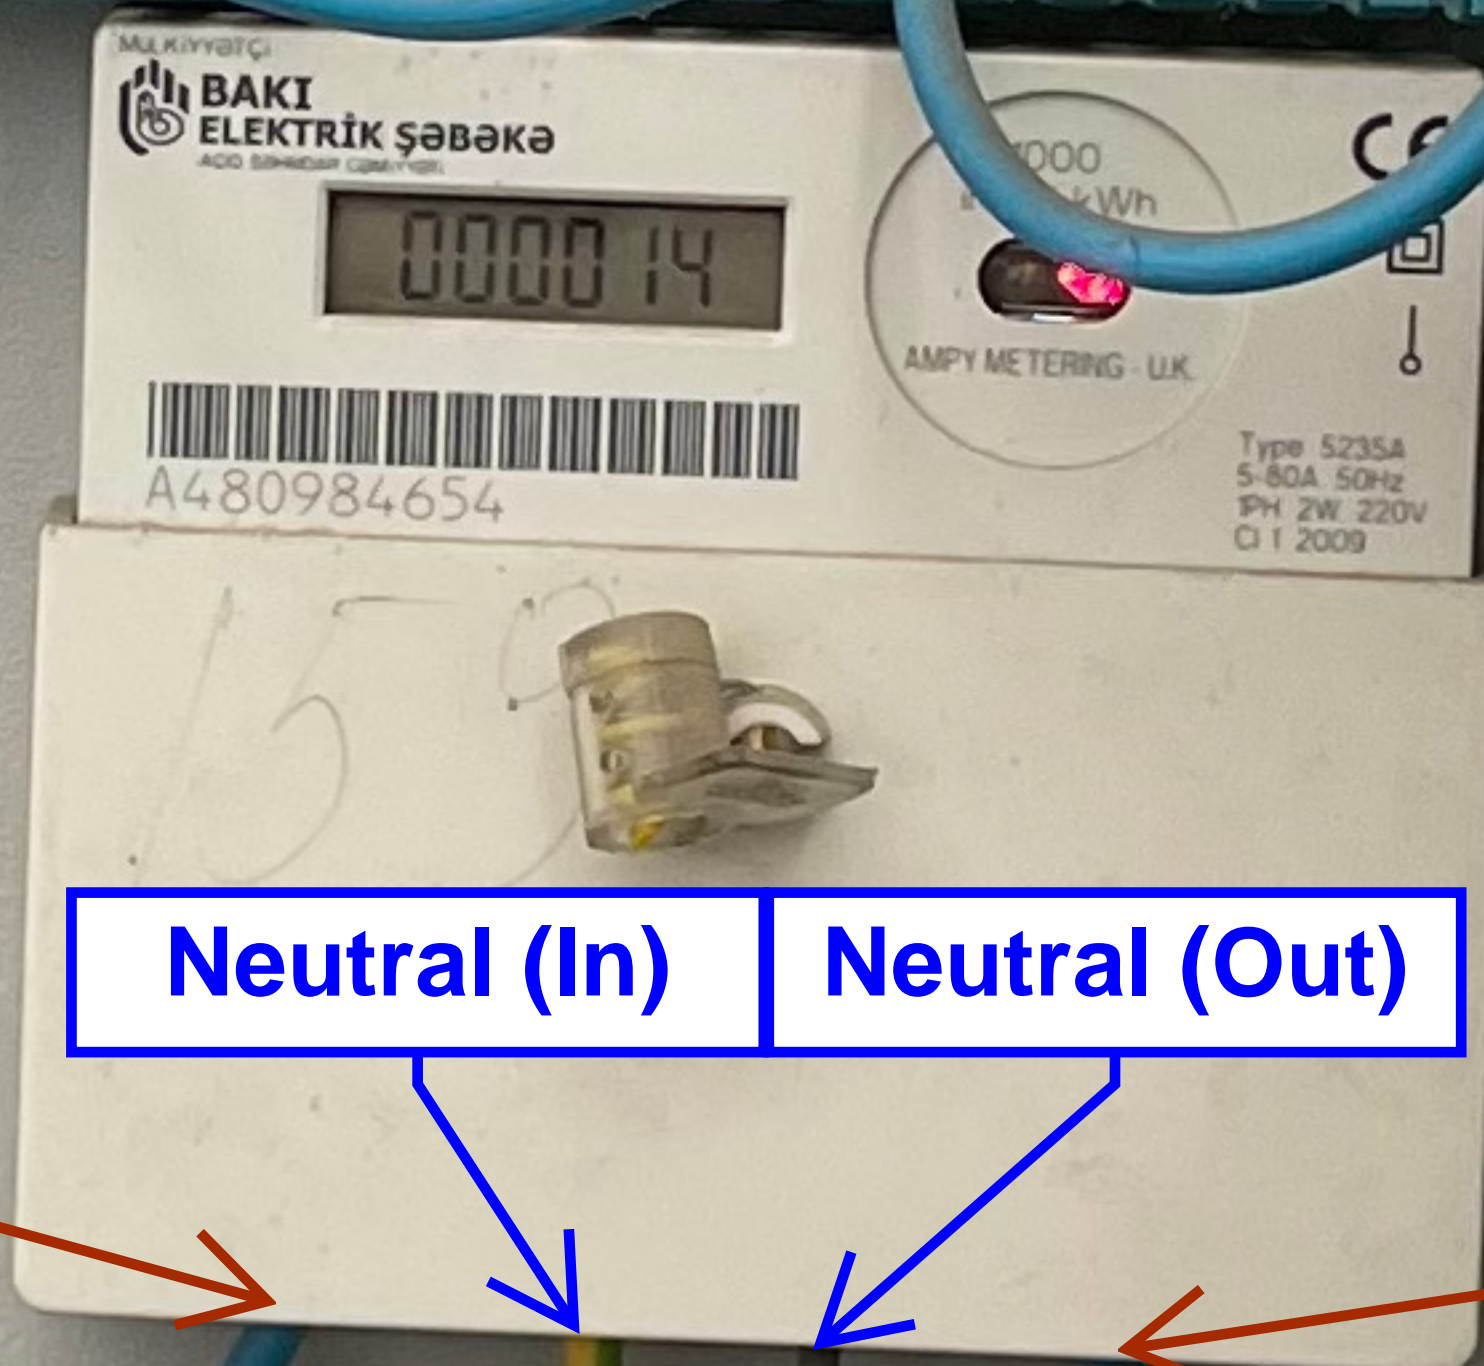

Plan to replace this cable. Not only does it have 2 apartments running through it, there is no CPC.

Apartment 32 A 1P Type C MCB

Live (Out)

Neutral (Out)

Grouped Neutral

Neutral (In) Neutral (Out)

Live (In)

Live (Out)

63 A 3P Type C MCB (feeds 3 separate apartments)

Earth connection cannot be verified. It is buried into the concrete floor however the rebar in the building may not be continuous... This is the only attempt at an earth I have found in this building block

There is no earth conductors / armoured cables anywhere in the building

Incoming 3-phase, 4-wire (3ph + N) supply Core colours are meaningless throughout (comes in and then out to more apartments in the block)