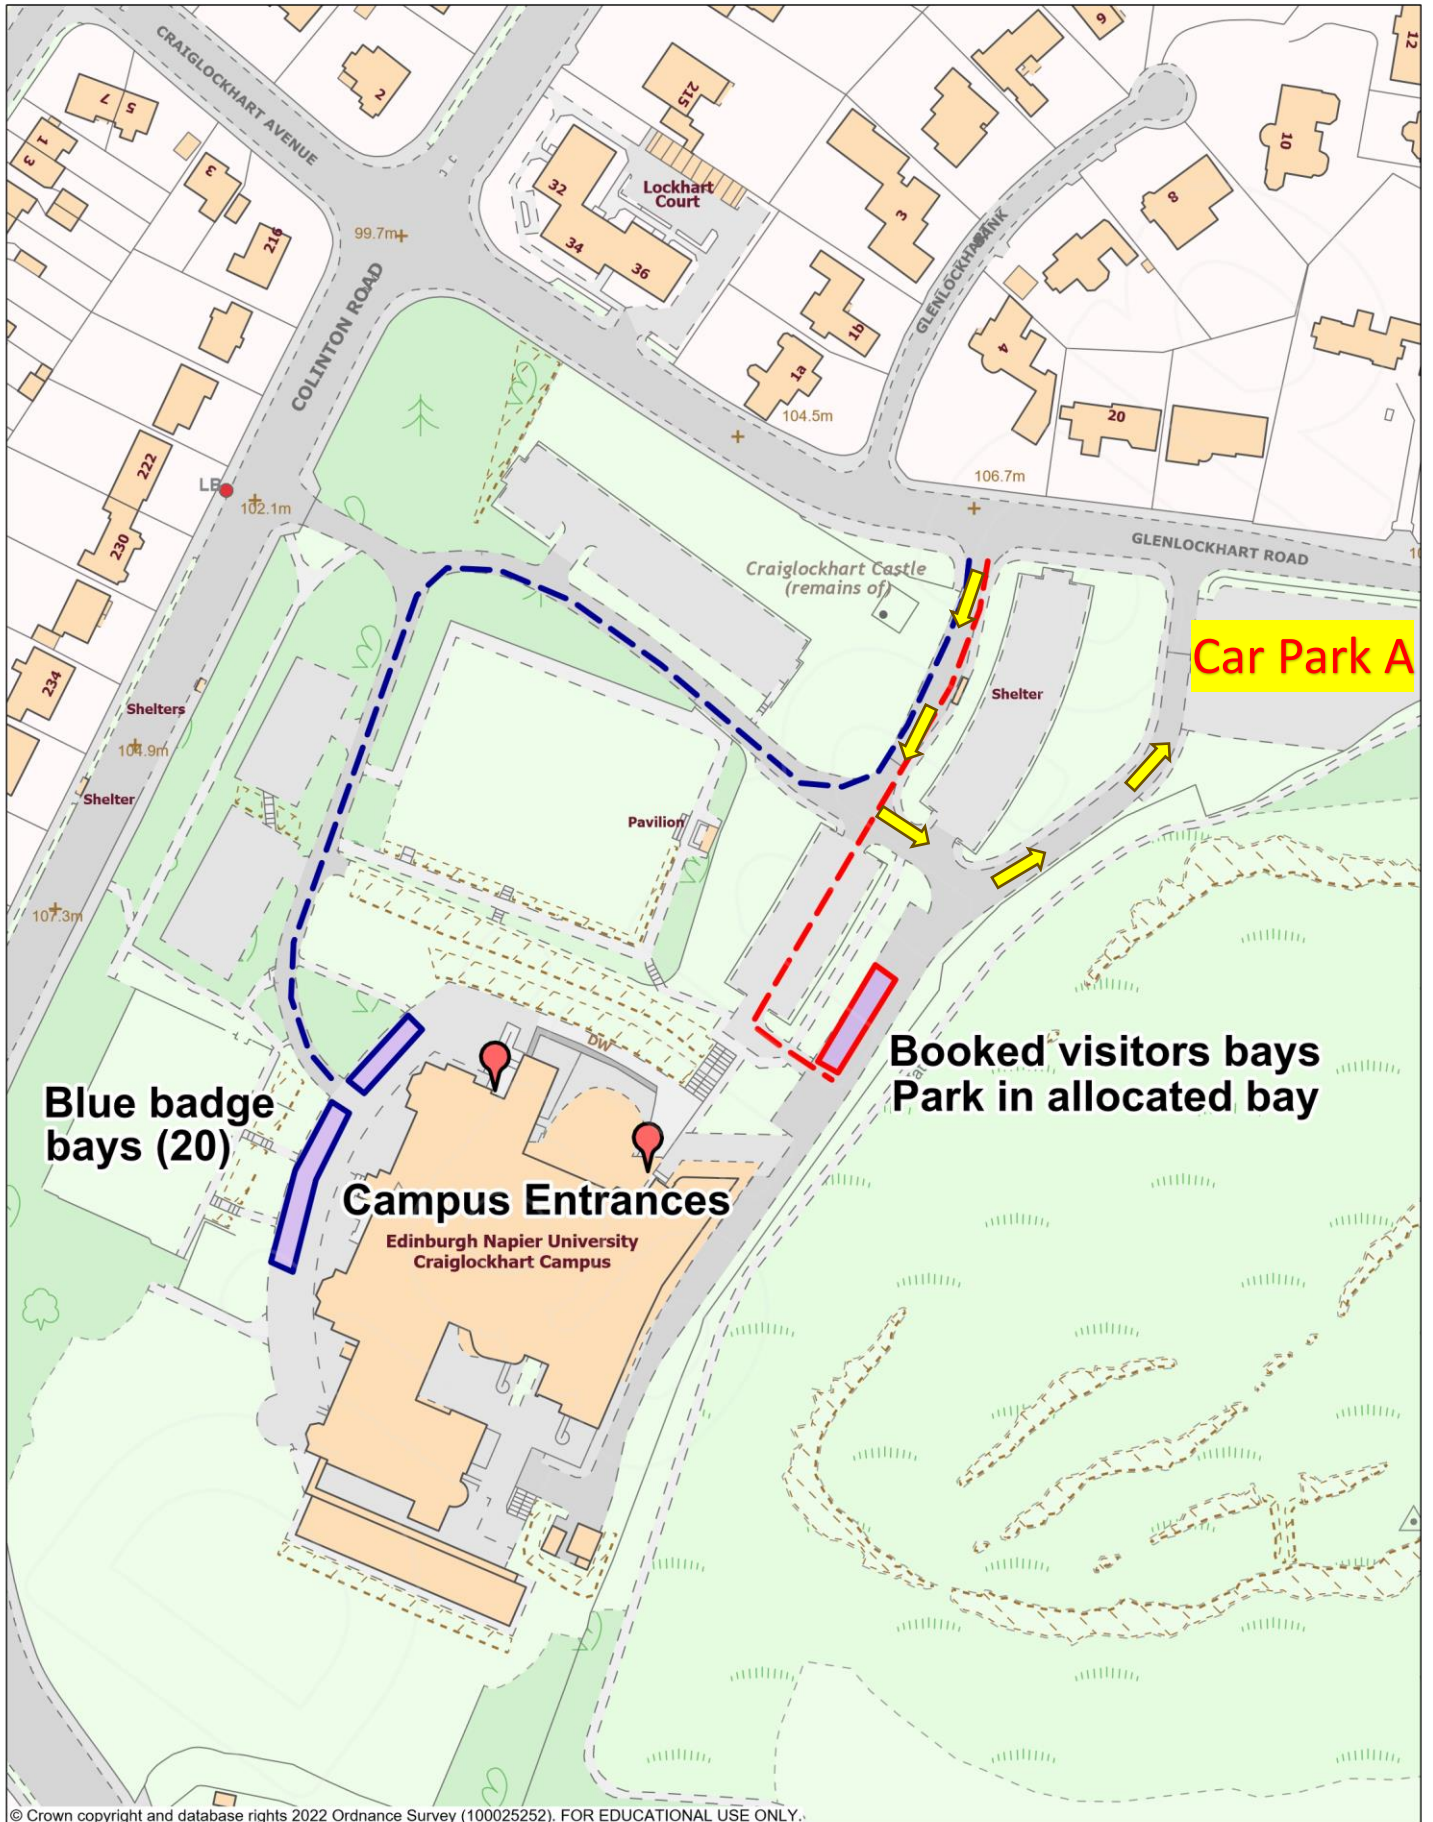

ENU Craiglockhart EH14 5DJ

© Crown copyright and database rights 2022 Ordnance Survey (100025252). FOR EDUCATIONAL USE ONLY.

Jamie Pearson
Edinburgh Napier
University

Scale 1:1757

Projection: British National Grid
16 May 2022 09:55